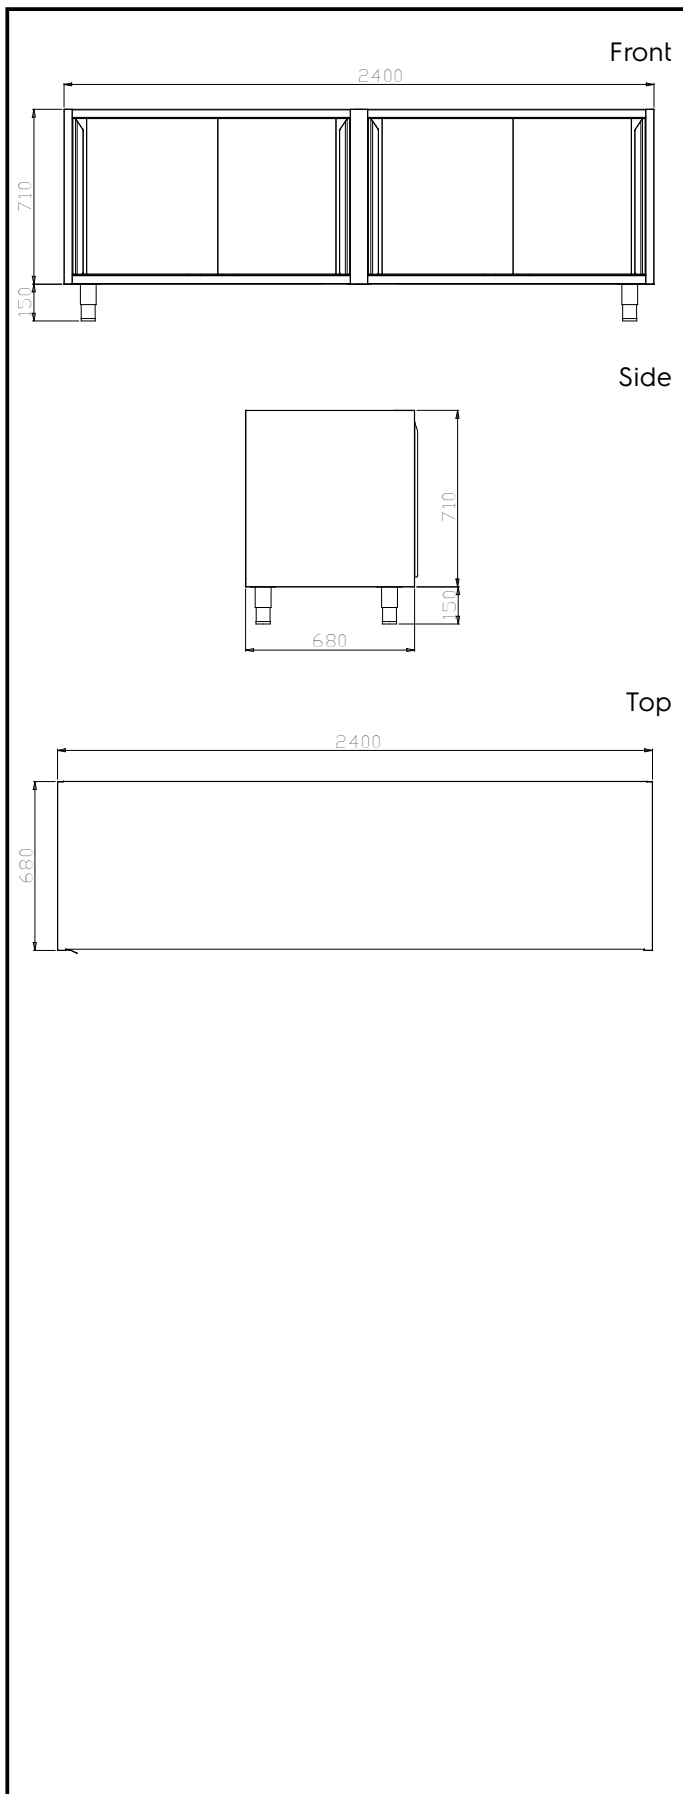

### Construction

- Mounted on 150 mm height adjustable (0/+90 mm) oversized (65x65 mm) feet.
- Front and rear lengthwise stainless steel c-channel reinforcement, 15/10 (16 gauges).
- Internal sides supporting the structure to have 45° degrees internal side corners junction system.
- 30 mm high middle-shelf in AISI 304 stainless steel, height-adjustable in 3 positions, with inner double fold to eliminate gaps between sides and back.
- Sliding doors, with sound deadening internal and external panels, run on the upper part on the s/s bearings and on the lower part on a hidden runner. Doors are easy to remove thus facilitating cleaning procedures.
- Constructed entirely in AISI 304 Stainless Steel with Scotch Brite finish.

APPROVAL: \_\_\_\_\_

Experience the Excellence  
[www.electroluxprofessional.com](http://www.electroluxprofessional.com)

**Key Information:**

<b>Cabinet width:</b>		
121829 (TEL2S24)	2400 mm	
<b>Cabinet depth:</b>	680 mm	
<b>Cabinet height:</b>	710 mm	
<b>N° of doors:</b>	4	
<b>Door Type:</b>	Sliding	
<b>External dimensions, Width:</b>	2400 mm	
<b>External dimensions, Depth:</b>	700 mm	
<b>External dimensions, Height:</b>	860 mm	
<b>Net weight:</b>	60 kg	